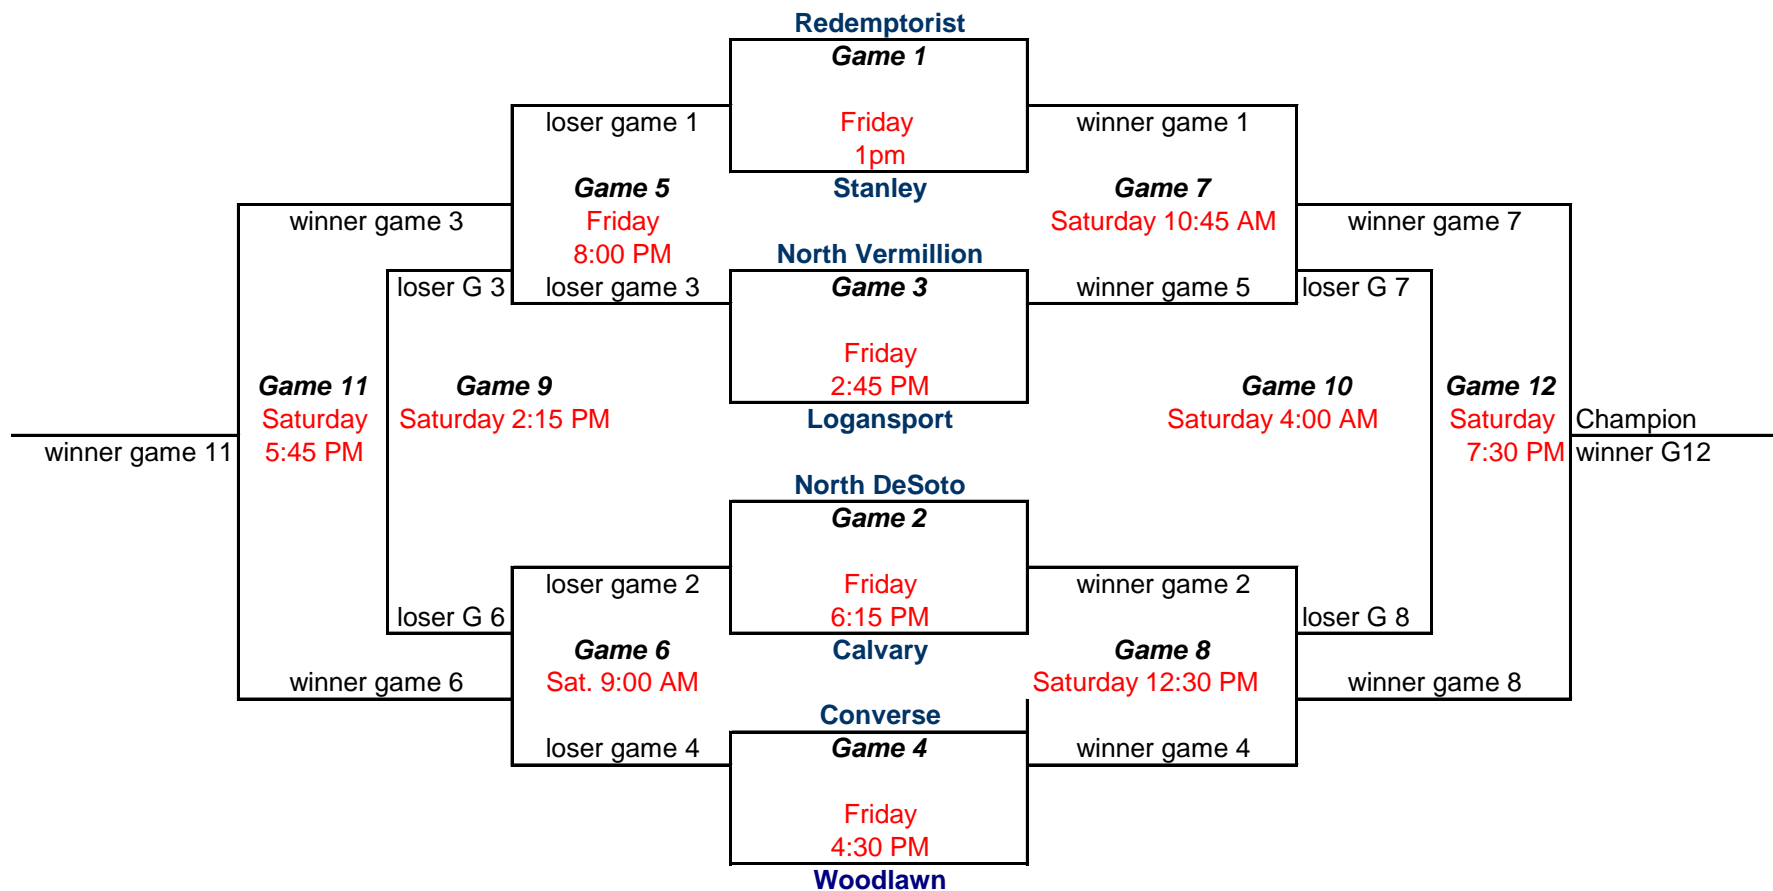

North DeSoto High School Softball Tournament

Feburary 24, 25, 26, 2011

- *1 hour 30 minute time limit (5 inning minimum)
- *ITB after 1 hour and 5 minutes of play
- *Home team determined by coin toss(ND is always home)
- *Team on top of bracket will occupy 1st base dugout(ND is always in the 1st base dugout)